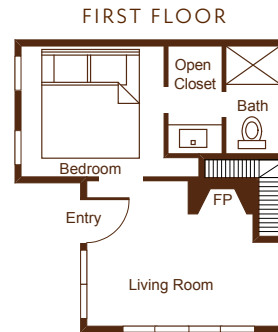

GUEST ROOM TYPES

CONDOLETS

- Two-bedroom, two-bath, two-story units
- Queen beds and private bathroom on each level
- Living room with fireplace
- Most rooms have decks with mountain or lake views

CEDAR LODGE ROOMS

BRIAR CREEK CHALET

FIRST FLOOR

- Four-bedroom, three-bathroom home
- **First floor:** Full kitchen, two living rooms (each with its own fireplace), one bedroom, and one bathroom
- **Second floor:** Three bedrooms. The master bedroom has a

king-size bed with an oversized bathroom and deck. The other two bedrooms have a queen bed in one and two queen beds in the other with a shared hallway bathroom.

- Outdoor decks on each level with beautiful views

SOME FLOOR PLANS VARY IN EACH GUEST ROOM TYPE