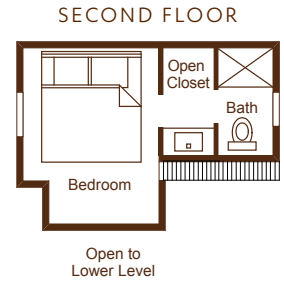

GUEST ROOM TYPES

CONDOLETS

- Two-bedroom, two-bath, two-story units
- Queen beds and private bathroom on each level
- Living room with fireplace
- Most rooms have decks with mountain or lake views

CEDAR LODGE ROOMS

BRIAR CREEK CHALET

FIRST FLOOR

- Four-bedroom, three-bathroom home
- **First floor:** Full kitchen, two living rooms (each with its own fireplace), one bedroom, and one bathroom
- **Second floor:** Three bedrooms. The master bedroom has a

king-size bed with an oversized bathroom and deck. The other two bedrooms have a queen bed in one and two queen beds in the other with a shared hallway bathroom.

- Outdoor decks on each level with beautiful views

SOME FLOOR PLANS VARY IN EACH GUEST ROOM TYPE