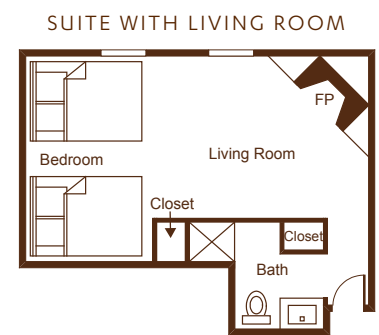

GUEST ROOM TYPES

CONDOLETS

- Two-bedroom, two-bath, two-story units
- Queen beds and private bathroom on each level
- Living room with fireplace
- Most rooms have decks with mountain or lake views

CEDAR LODGE ROOMS

GUEST ROOM TYPES

VINTAGE COTTAGES

WILLOW CREEK FIRST FLOOR

- **Stonewall:** Three units, each with a queen bed. One unit has a living room and fireplace. The other two have outdoor decks.
- **Willow Creek:** One unit with two bedrooms and a bathroom upstairs, a living room, a kitchen, and a fireplace; an additional bedroom and bathroom downstairs.

BRIAR CREEK CHALET

FIRST FLOOR

- Four-bedroom, three-bathroom home
- **First floor:** Full kitchen, two living rooms (each with its own fireplace), one bedroom, and one bathroom
- **Second floor:** Three bedrooms. The master bedroom has a

king-size bed with an oversized bathroom and deck. The other two bedrooms have a queen bed in one and two queen beds in the other with a shared hallway bathroom.

- Outdoor decks on each level with beautiful views