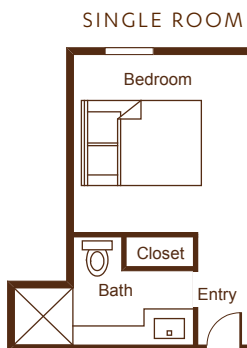

GUEST ROOM TYPES

CONDOLETS

- Two-bedroom, two-bath, two-story units
- Queen beds and private bathroom on each level
- Living room with fireplace
- Most rooms have decks with mountain or lake views

CEDAR LODGE ROOMS

BRIAR CREEK CHALET

FIRST FLOOR

- Four-bedroom, three-bathroom home
- **First floor:** Full kitchen, two living rooms (each with its own fireplace), one bedroom, and one bathroom
- **Second floor:** Three bedrooms. The master bedroom has a

king-size bed with an oversized bathroom and deck. The other two bedrooms have a queen bed in one and two queen beds in the other with a shared hallway bathroom.

- Outdoor decks on each level with beautiful views

SOME FLOOR PLANS VARY IN EACH GUEST ROOM TYPE