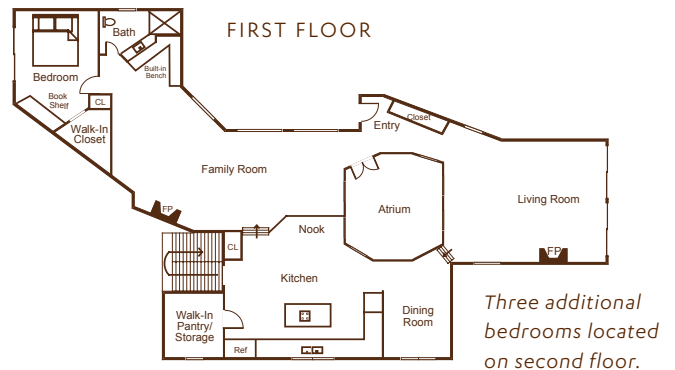

GUEST ROOM TYPES

VINTAGE COTTAGES

WILLOW CREEK FIRST FLOOR

- **Stonewall:** Three units, each with a queen bed. One unit has a living room and fireplace. The other two have outdoor decks.
- **Willow Creek:** One unit with two bedrooms and a bathroom upstairs, a living room, a kitchen, and a fireplace; an additional bedroom and bathroom downstairs.

- **Brookside:** Three units, each with a queen bed and a living room. These three units have connecting doors.
- **Geneva:** One unit with three bedrooms and two bathrooms, living room, dining room, fully-equipped kitchen, fireplace, and deck with lake view.

BRIAR CREEK CHALET

FIRST FLOOR

- Four-bedroom, three-bathroom home
- **First floor:** Full kitchen, two living rooms (each with its own fireplace), one bedroom, and one bathroom
- **Second floor:** Three bedrooms. The master bedroom has a

king-size bed with an oversized bathroom and deck. The other two bedrooms have a queen bed in one and two queen beds in the other with a shared hallway bathroom.

- Outdoor decks on each level with beautiful views