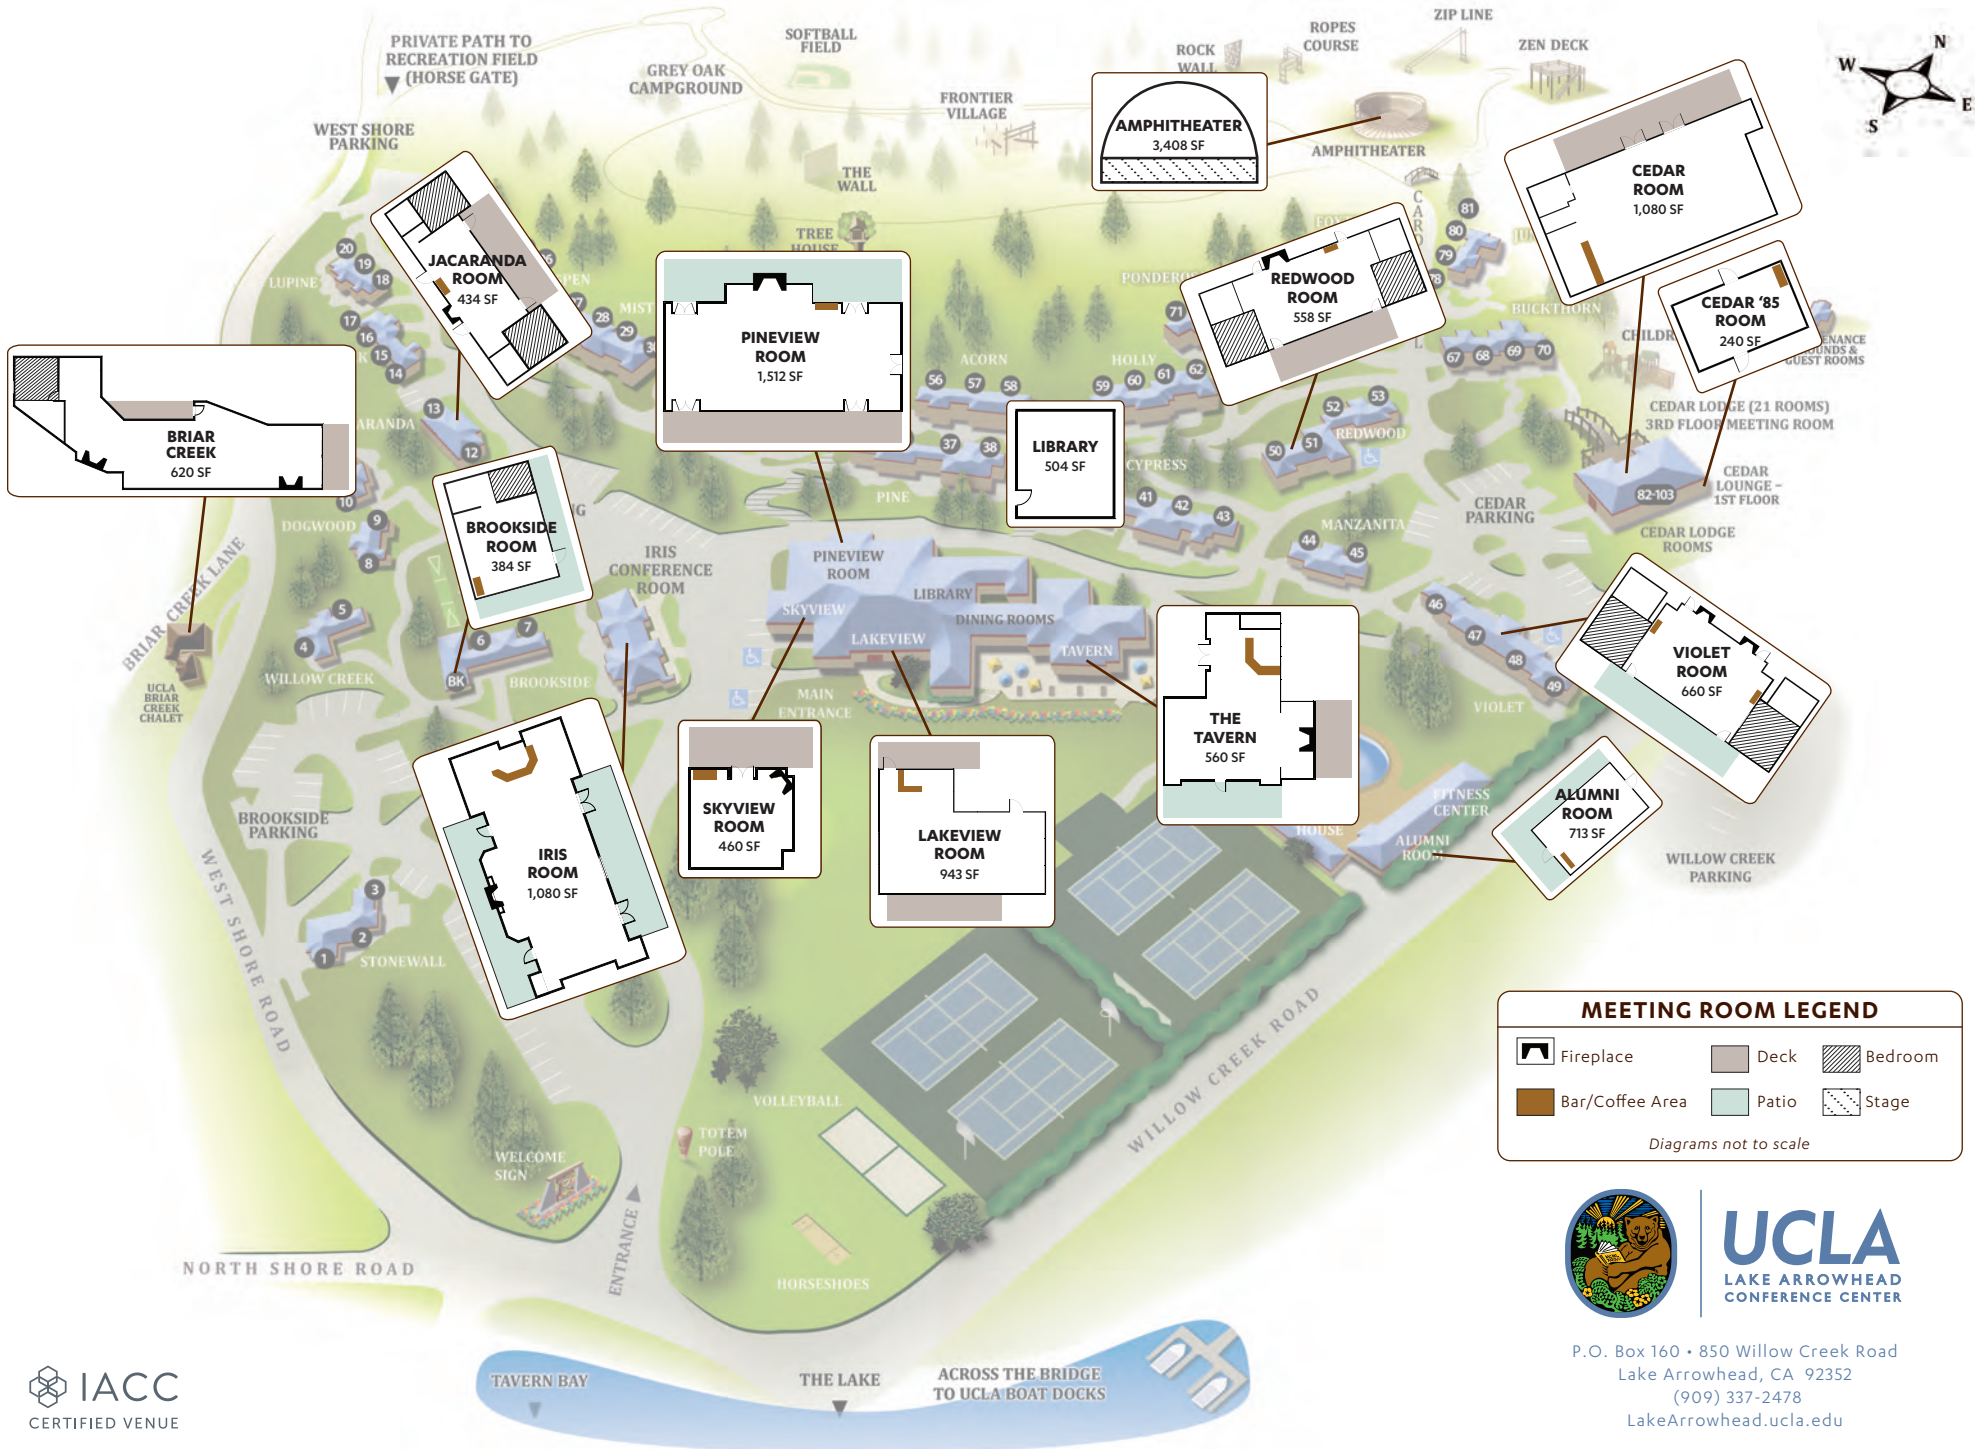

MEETING ROOM LOCATIONS & FLOORPLANS

P.O. Box 160 • 850 Willow Creek Road
Lake Arrowhead, CA 92352
(909) 337-2478
LakeArrowhead.ucla.edu