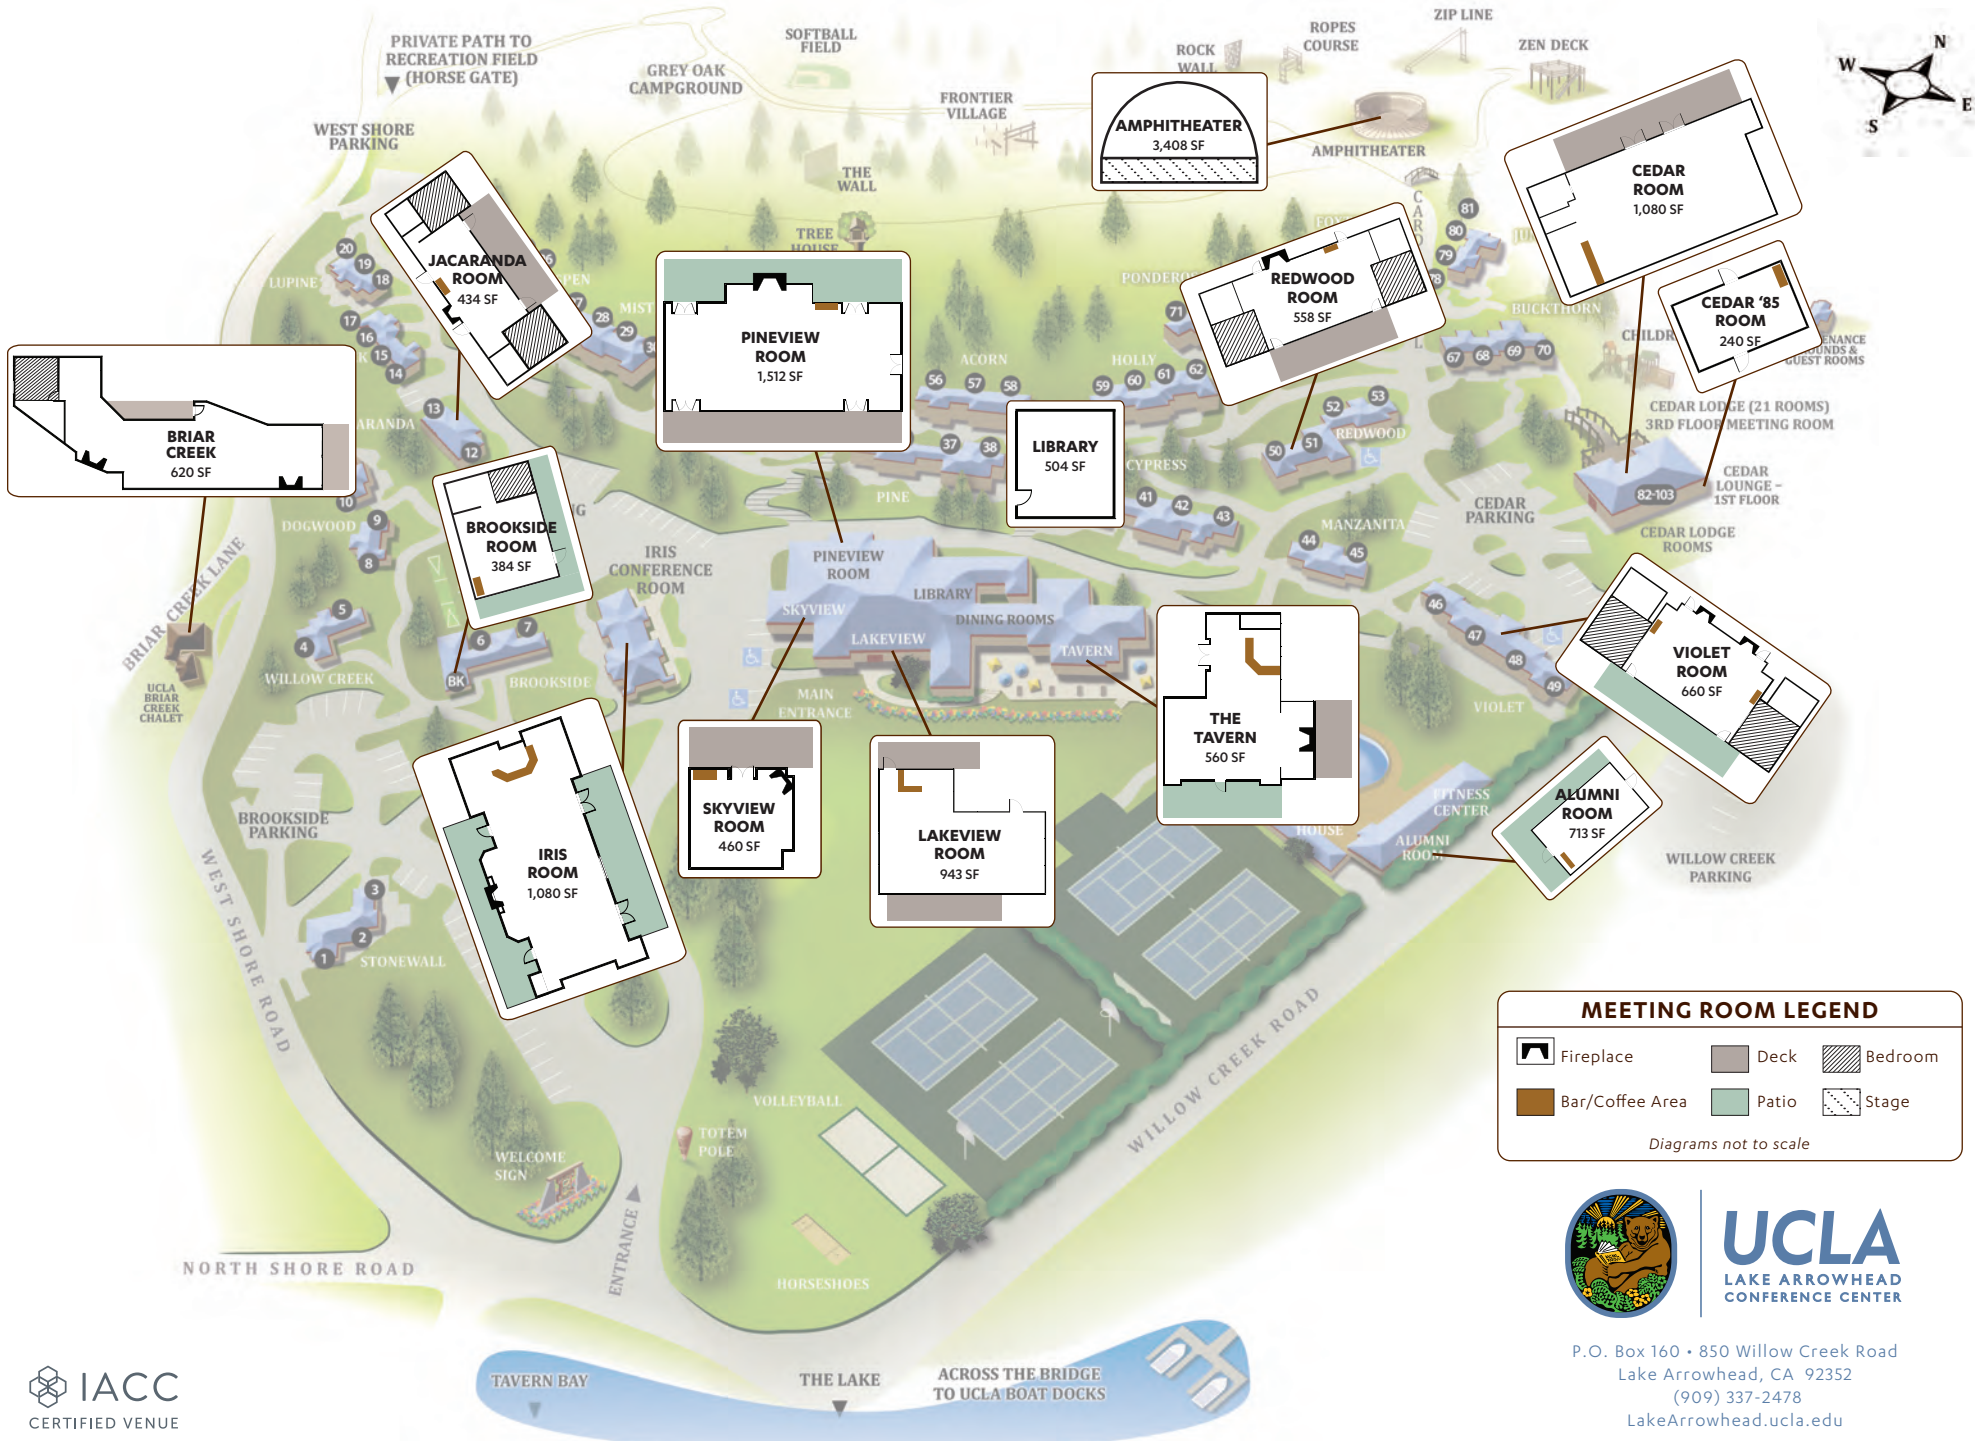

MEETING ROOM LOCATIONS & FLOORPLANS

UCLA
LAKE ARROWHEAD
CONFERENCE CENTER

P.O. Box 160 • 850 Willow Creek Road
Lake Arrowhead, CA 92352
(909) 337-2478
LakeArrowhead.ucla.edu